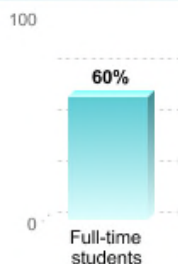

FIRST-TO-SECOND YEAR RETENTION RATES

Retention rates measure the percentage of first-time students who return to the institution to continue their studies the following fall. These rates only measure first-time students never having attended college before. Therefore, these rates do not reflect an accurate retention rate of the entire student body. Please contact the institution's Campus President for more accurate retention rates for the entire student body.

Retention rates measure the percentage of first-time students who return to the institution to continue their studies the following fall.

RETENTION RATES FOR FIRST-TIME STUDENTS

Percentage of Students Who Began Their Studies in Fall 2014 and Returned in Fall 2015